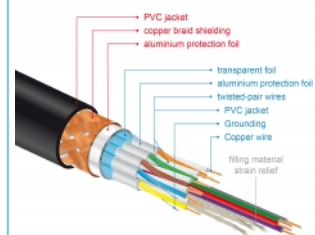

4K
60Hz

2 m

Item no. 84964

EAN: 4043619849642

Country of origin: China

Package: Retail Box

Technical details

- Connectors:
 - 1 x HDMI-A male >
 - 1 x HDMI-A male
- Certified Premium HDMI cable
- High Speed HDMI with Ethernet (HEC) specification
- Cable gauge: 30 AWG
- Cable diameter: ca. 5.7 mm
- Twisted-pair cabling
- Copper conductor
- Triple shielded cable
- Contacts gold-plated
- Transmission of audio and video signals
- Data transfer rate up to 18 Gb/s
- Resolution up to 3840 x 2160 @ 60 Hz
(depending on the system and the connected hardware)
- 3D support: up to 1920 x 1080 @ 60 Hz; 3840 x 2160 @ 30 Hz

(depending on the system and the connected hardware)

- Supports the 21:9 cinema aspect ratio
- Supports 1080p HFR (High Frame Rate) 3D
- Up to 120 Hz refresh rate
- Supports transmission of 2 video channels simultaneously to use one display for two viewers
- Supports colour sampling in 4:2:0 format (original format of Blu-Ray, DVD and TV)
- Contains Audio Return Channel (ARC)
- Up to 32 audio channels for speakers
- Up to 1536 kHz audio sampling rate
- Supports transmission of up to 4 audio channels simultaneously
- Supports dynamic adjustment of lip synchronicity for audio / video delays
- Supports CEC 2.0 control commands
- Supports Dolby® TrueHD and DTS-HD Master Audio™
- Supports HDR
- More lively and natural colours
- Colour: black
- Length incl. connectors: ca. 2 m

System requirements

- A free HDMI-A interface

Package content

- Premium HDMI cable

Images

General

Specification:	High Speed HDMI with Ethernet
----------------	-------------------------------

Interface

Physical characteristics

Pin finishing:	gold-plated
Conductor material:	copper
Conductor gauge:	30 AWG
Shielding:	triple
Length:	2 m
Colour:	black