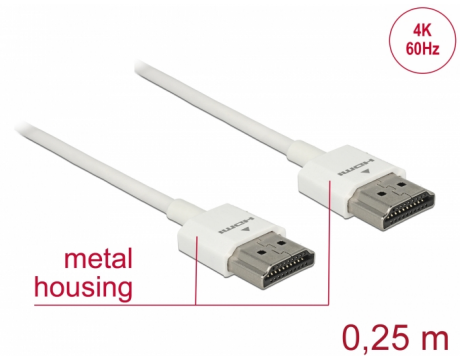

Delock Cable High Speed HDMI with Ethernet - HDMI-A male > HDMI-A male 3D 4K 0.25 m Slim High Quality

Description

This High Quality High Speed HDMI with Ethernet cable by Delock stands out due to its slim diameter and its short connectors. The triple shielded cable combines fast data transfer as well as audio- / video- and Ethernet connection. Due to the support of a maximum bandwidth of 18 Gb/s, 4K content (maximum frame rate 60 Hz), 3D content in 4K resolution (maximum frame rate 24 Hz) and content in 21:9 cinema aspect ratio can now be displayed. The cable allows the simultaneous transmission of two video channels to display video streams for two users on one screen, as well as the simultaneous transmission of up to four audio channels. The quality of audio transmissions is significantly improved by the sampling rate of up to 1536 kHz.

Item no. 85120

EAN: 4043619851201

Country of origin: China

Package: Zip poly bag

Special features

- Extra short connectors with full metal shielding
- Especially slim cable diameter

Technical details

- Connector:
 - 1 x High Speed HDMI-A 19 pin male >
 - 1 x High Speed HDMI-A 19 pin male
- High Speed HDMI with Ethernet (HEC) specification
- Cable gauge: 36 AWG
- Cable diameter: ca. 3.2 mm
- Twisted-pair cabling
- Copper conductor
- Gold-plated connector
- Triple shielded cable
- Metal housing
- Transfer of audio and video signals

Technical characteristics

Data transfer rate:	up to 18 Gb/s
Maximum screen resolution:	3D: 3840 x 2160 @ 30 Hz 3840 x 2160 @ 60 Hz
Maximum refresh rate:	120 Hz

Physical characteristics

Connector finishing:	gold-plated
Pin finishing:	gold-plated
Conductor material:	copper
Conductor gauge:	36 AWG
Shielding:	triple
Length:	25 cm
Colour:	white