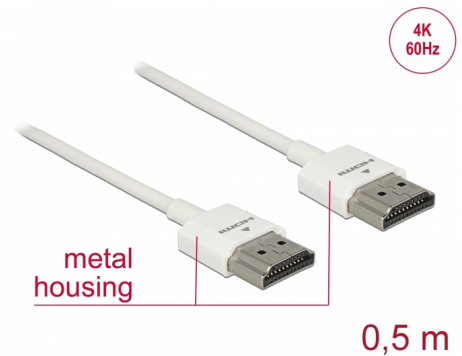

Delock Cable High Speed HDMI with Ethernet - HDMI-A male > HDMI-A male 3D 4K 0.5 m Slim High Quality

Description

This High Quality High Speed HDMI with Ethernet cable by Delock stands out due to its slim diameter and its short connectors. The triple shielded cable combines fast data transfer as well as audio- / video- and Ethernet connection. Due to the support of a maximum bandwidth of 18 Gb/s, 4K content (maximum frame rate 60 Hz), 3D content in 4K resolution (maximum frame rate 24 Hz) and content in 21:9 cinema aspect ratio can now be displayed. The cable allows the simultaneous transmission of two video channels to display video streams for two users on one screen, as well as the simultaneous transmission of up to four audio channels. The quality of audio transmissions is significantly improved by the sampling rate of up to 1536 kHz.

Item no. 85121

EAN: 4043619851218

Country of origin: China

Package: Zip poly bag

Special features

- Extra short connectors with full metal shielding
- Especially slim cable diameter

Technical details

- Connector:
 - 1 x High Speed HDMI-A 19 pin male >
 - 1 x High Speed HDMI-A 19 pin male
- High Speed HDMI with Ethernet (HEC) specification
- Cable gauge: 36 AWG
- Cable diameter: ca. 3.2 mm
- Twisted-pair cabling
- Copper conductor
- Gold-plated connector
- Triple shielded cable
- Metal housing
- Transfer of audio and video signals

Technical characteristics

Data transfer rate:	up to 18 Gb/s
Maximum screen resolution:	3D: 3840 x 2160 @ 30 Hz 3840 x 2160 @ 60 Hz
Maximum refresh rate:	120 Hz

Physical characteristics

Connector finishing:	gold-plated
Pin finishing:	gold-plated
Conductor material:	copper
Conductor gauge:	36 AWG
Shielding:	triple
Length:	50 cm
Colour:	white