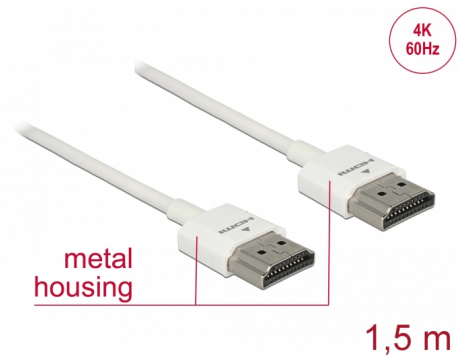

# Delock Cable High Speed HDMI with Ethernet - HDMI-A male > HDMI-A male 3D 4K 1.5 m Slim High Quality

## Description

This High Quality High Speed HDMI with Ethernet cable by Delock stands out due to its slim diameter and its short connectors. The triple shielded cable combines fast data transfer as well as audio- / video- and Ethernet connection. Due to the support of a maximum bandwidth of 18 Gb/s, 4K content (maximum frame rate 60 Hz), 3D content in 4K resolution (maximum frame rate 24 Hz) and content in 21:9 cinema aspect ratio can now be displayed. The cable allows the simultaneous transmission of two video channels to display video streams for two users on one screen, as well as the simultaneous transmission of up to four audio channels. The quality of audio transmissions is significantly improved by the sampling rate of up to 1536 kHz.

## Technical details

- Connector:
  - 1 x High Speed HDMI-A 19 pin male >
  - 1 x High Speed HDMI-A 19 pin male
- High Speed HDMI with Ethernet (HEC) specification
- Cable gauge: 36 AWG
- Cable diameter: ca. 3.2 mm
- Twisted-pair cabling
- Copper conductor
- Gold-plated connector
- Triple shielded cable
- Metal housing
- Transfer of audio and video signals

## Physical characteristics

Connector finishing:	gold-plated
Pin finishing:	gold-plated
Conductor material:	copper
Conductor gauge:	36 AWG
Shielding:	triple
Length:	1.5 m
Colour:	white