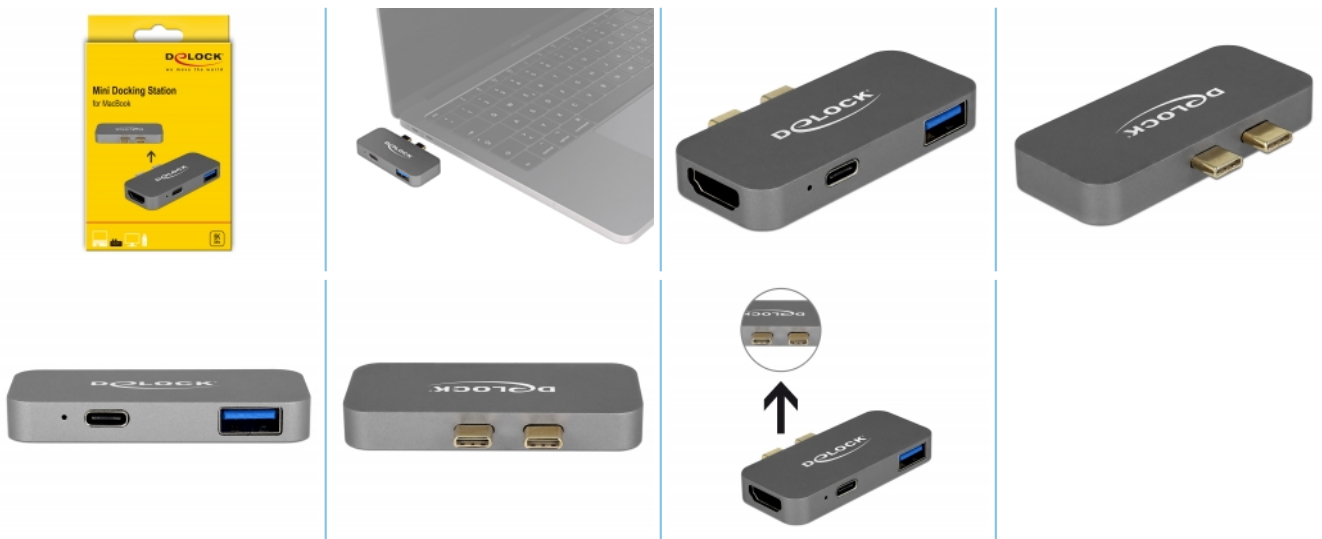

Delock Mini Docking Station for Macbook with 5K

Description

This docking station by Delock can be connected to a Macbook with two adjacent **Thunderbolt™ 3** ports, the Macbook Pro. One monitor can be operated at the **HDMI** output or Thunderbolt™ 3 port. One built-in **USB Type-A** port allows the use of peripherals. With a **USB-C™** power supply, laptops such as the Macbook can be charged during operation.

Due to its **small dimensions** and its **sturdy housing**, this Delock docking station is particularly suitable for travelling. It can simply be packed into the bag together with the laptop and used as needed.

- 1 x Thunderbolt™ 3 female (no power supply for connected Thunderbolt devices)
- Resolution:
 - Thunderbolt™ 3 up to 5120 x 2880 @ 30 Hz
 - HDMI up to 3840 x 2160 @ 30 Hz
 - (depending on the system and the connected hardware)
- Transmission of audio and video signals
- Only 1 monitor usable with the adapter
- Input power: 1 x USB Type-C™ female max. 100 W
- USB Power Delivery (PD) 2.0
- Metal housing
- Colour: grey
- Dimensions (LxWxH): ca. 65 x 28 x 9 mm

System requirements

- Macbook Pro with two adjacent Thunderbolt™ 3 ports

Package content

- Docking station
- User manual

Images

Interface

Connector 1:	2 x Thunderbolt™ 3 USB Type-C™ male
Connector 2:	1 x HDMI-A female
connector 3:	1 x USB 10 Gbps Type-A female
connector 4:	1 x Thunderbolt™ 3 female (no power supply for connected Thunderbolt devices)