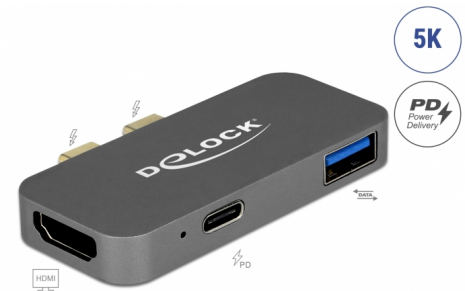

Delock Mini Docking Station for Macbook with 5K

Description

This docking station by Delock can be connected to a Macbook with two adjacent **Thunderbolt™ 3** ports, the Macbook Pro. One monitor can be operated at the **HDMI** output or Thunderbolt™ 3 port. One built-in **USB Type-A** port allows the use of peripherals. With a **USB-C™** power supply, laptops such as the Macbook can be charged during operation.

Mini docking station with Thunderbolt port

The **Thunderbolt™ 3** port can be used to connect e.g. a Thunderbolt™ monitor or further Thunderbolt™ 3 peripherals, which have their own power supply.

USB Power Delivery (USB PD 3.0) support up to 100 watt

The docking station has a USB Type-C™ Power Delivery port to connect the power supply of the laptop or tablet to charge it. The docking station can also be used without a power supply.

Small sturdy helper

Due to its **small dimensions** and its **sturdy housing**, this Delock docking station is particularly suitable for travelling. It can simply be packed into the bag together with the laptop and used as needed.

Note

Only one additional external monitor can be connected to MacBook devices with M1, M2 and M3 chipset. MacBook devices with M1 Pro, M2 Pro, M3 Pro and M3 Max chipset can connect two or more additional external monitors. Further information is available at www.apple.com.

Item no. 87739

EAN: 4043619877393

Country of origin: China

Package: Retail Box

Technical details

- Connectors:
  - 2 x Thunderbolt™ 3 USB Type-C™ male
  - 1 x HDMI-A female
  - 1 x SuperSpeed USB 10 Gbps (USB 3.1 Gen 2) Type-A female